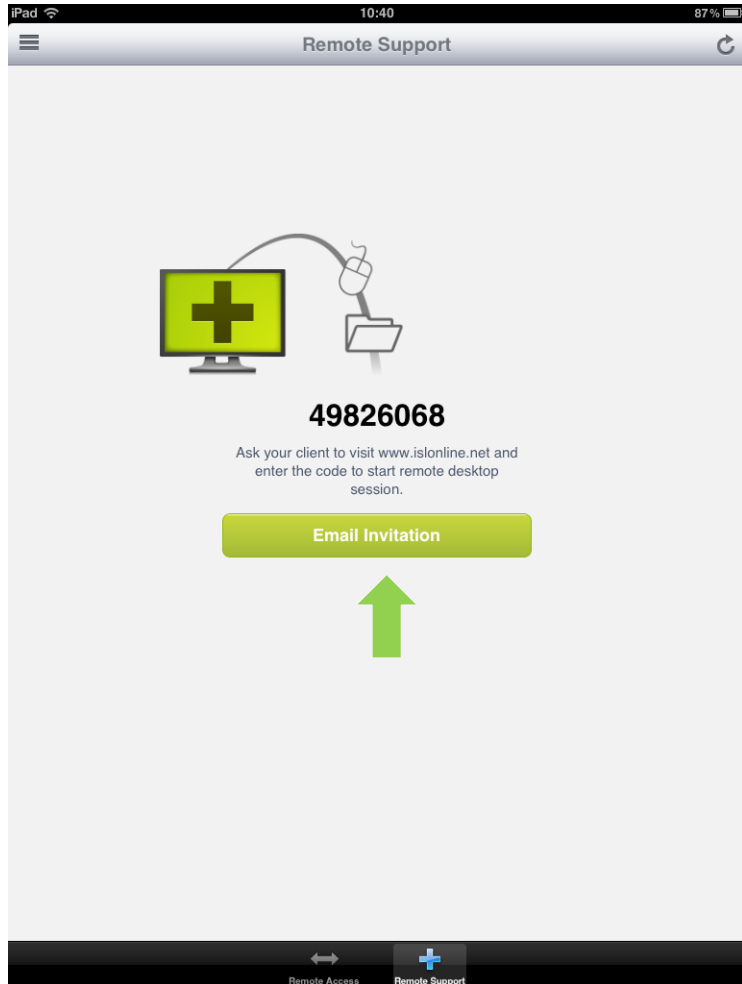

Send Email Invitation

1.